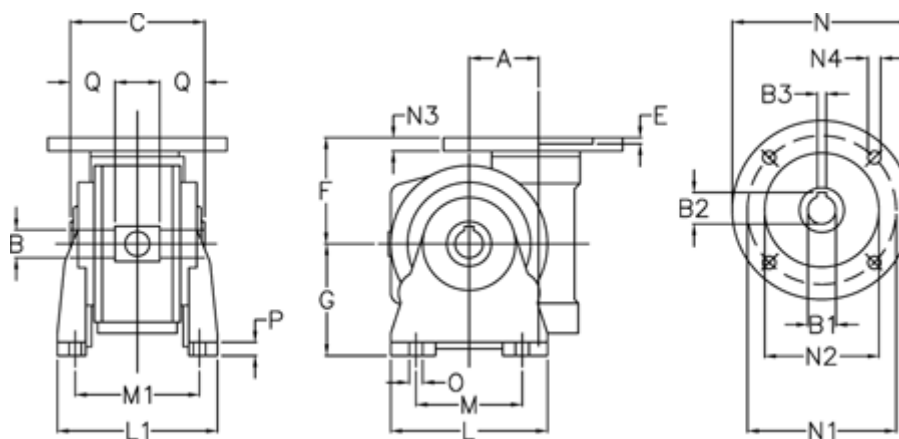

# Data Sheet

Article number: 3902210007360

Description: Worm gear  
VF 210-V-7-180B5, without lubrication

## Measures

A	= 210	G	= 335	N3	= 22
B	= 90 H7	L	= 440	N4	= 18
B1 E7	= 48	L1	= 320	O	= 26
B2	= 51.8	M	= 340	P	= 25
B3 H9	= 14	M1	= 265	Q	= 85
C	= 260	N	= 350		
E	= 8	N1	= 300		
F	= 460	N2	= 250		